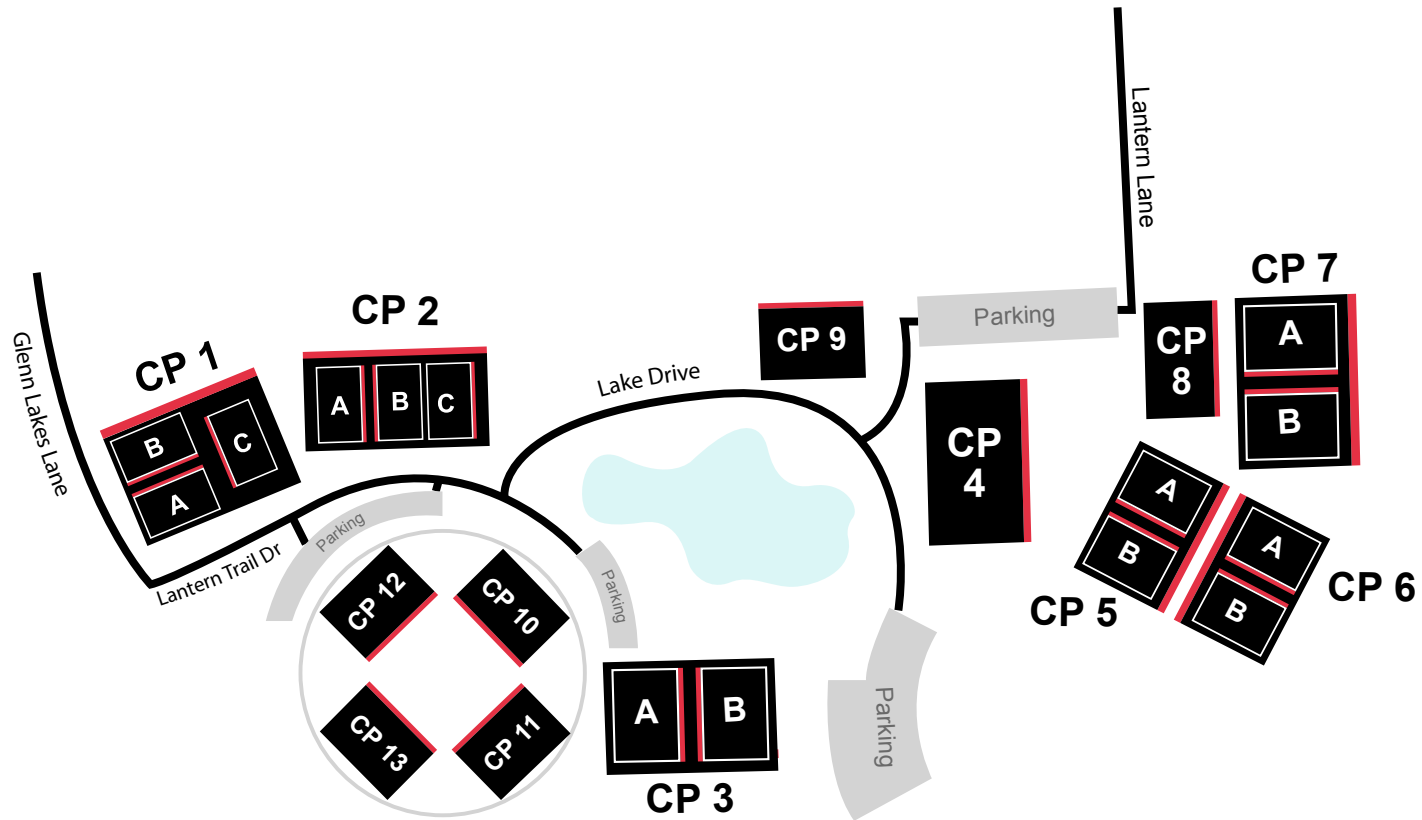

# Missouri City Community Park

1700 Glenn Lakes Lane  
Missouri City, TX 77459  
Updated Field Conditions  
(281) 265-0569

Sideline for  
Players/Coaches